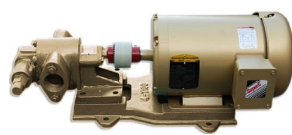

3/4" JAW COUPLING FOR OIL TRANSFER PUMP

SKU: coup34

Price: ~~\$11.00~~ \$10.45

Add to Cart

Fits 3/4" shaft motors and mates with pump coupling

Categories: [Oil Transfer Pumps](#) |

SPECIFICATIONS

Weight	1 lbs
--------	-------

PRODUCT DESCRIPTION

Fits 3/4" shaft motors and mates with pump coupling

RELATED PRODUCTS

Industrial Oil Transfer Pump - 60GPM

Industrial Oil Transfer Pump - 25GPM -3 Phase

Super HD Heavy Oil Transfer Pump

Portable Oil Transfer Pump Reversible Switch