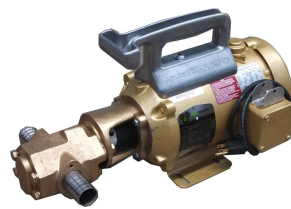

3/4" JAW COUPLING FOR OIL TRANSFER PUMP

SKU: coup34

Price: ~~\$11.00~~ \$10.45

Add to Cart

Fits 3/4" shaft motors and mates with pump coupling

Categories: [Oil Transfer Pumps](#) |

SPECIFICATIONS

Weight	1 lbs
--------	-------

PRODUCT DESCRIPTION

Fits 3/4" shaft motors and mates with pump coupling

RELATED PRODUCTS

Portable Pumphead Replacement Gasket

25GPM Portable Oil Transfer Pump - Massive Gears

50Hz Portable Oil Transfer Pump - Massive Gears