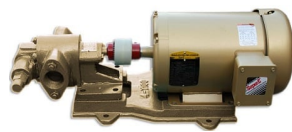

3/4" JAW COUPLING FOR OIL TRANSFER PUMP

SKU: coup34

Price: ~~\$11.00~~ \$10.45

Add to Cart

Fits 3/4" shaft motors and mates with pump coupling

Categories: [Oil Transfer Pumps](#) |

SPECIFICATIONS

Weight	1 lbs
--------	-------

PRODUCT DESCRIPTION

Fits 3/4" shaft motors and mates with pump coupling

RELATED PRODUCTS

Gear Oil Pump - Pumphead Only

Industrial Oil Transfer Pump - 25GPM -3 Phase

Portable Pump Shaft Seal

Industrial Oil Transfer Pump - 25GPM - Single Phase