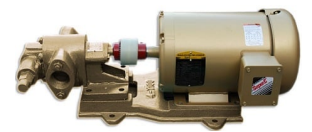

3/4" JAW COUPLING FOR OIL TRANSFER PUMP

SKU: coup34

Price: ~~\$11.00~~ \$10.45

Add to Cart

Fits 3/4" shaft motors and mates with pump coupling

Categories: [Oil Transfer Pumps](#) |

SPECIFICATIONS

Weight	1 lbs
--------	-------

PRODUCT DESCRIPTION

Fits 3/4" shaft motors and mates with pump coupling

RELATED PRODUCTS

Gear Oil Pump - Pumphead Only

Industrial Oil Transfer Pump - 25GPM -3 Phase

Portable Pump Shaft Seal

Industrial Oil Transfer Pump - 25GPM - Single Phase