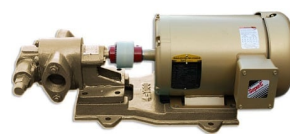

3/4" JAW COUPLING FOR OIL TRANSFER PUMP

SKU: coup34

Price: ~~\$11.00~~ \$10.45

Add to Cart

Fits 3/4" shaft motors and mates with pump coupling

Categories: [Oil Transfer Pumps](#) |

SPECIFICATIONS

Weight	1 lbs
--------	-------

PRODUCT DESCRIPTION

Fits 3/4" shaft motors and mates with pump coupling

RELATED PRODUCTS

Industrial Oil Transfer Pump - 60GPM

Food Grade Stainless Oil Circulating Pump 2GPM

Industrial Oil Transfer Pump - 25GPM -3 Phase