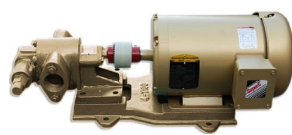

3/4" JAW COUPLING FOR OIL TRANSFER PUMP

SKU: coup34

Price: ~~\$11.00~~ \$10.45

Add to Cart

Fits 3/4" shaft motors and mates with pump coupling

Categories: [Oil Transfer Pumps](#) |

SPECIFICATIONS

Weight	1 lbs
--------	-------

PRODUCT DESCRIPTION

Fits 3/4" shaft motors and mates with pump coupling

RELATED PRODUCTS

**Stainless Steel
12GPM Oil Transfer
Pump**

**Industrial Oil
Transfer Pump -
25GPM - Single Phase**

**Gear Oil Pump -
Pumphead Only**