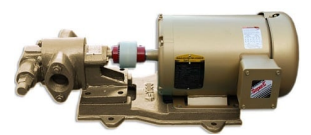

3/4" JAW COUPLING FOR OIL TRANSFER PUMP

SKU: coup34

Price: ~~\$11.00~~ \$10.45

Add to Cart

Fits 3/4" shaft motors and mates with pump coupling

Categories: [Oil Transfer Pumps](#) |

SPECIFICATIONS

Weight	1 lbs
--------	-------

PRODUCT DESCRIPTION

Fits 3/4" shaft motors and mates with pump coupling

RELATED PRODUCTS

**Stainless Steel
12GPM Oil Transfer
Pump**

**Industrial Oil
Transfer Pump -
25GPM - Single Phase**

**Gear Oil Pump -
Pumphead Only**