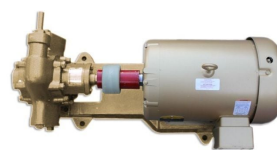

Industrial Oil Transfer Pump - 60GPM