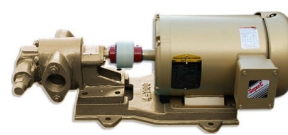

3/4" JAW COUPLING FOR OIL TRANSFER PUMP

SKU: coup34

Price: ~~\$11.00~~ \$10.45

Add to Cart

Fits 3/4" shaft motors and mates with pump coupling

Categories: [Oil Transfer Pumps](#) |

SPECIFICATIONS

Weight	1 lbs
--------	-------

PRODUCT DESCRIPTION

Fits 3/4" shaft motors and mates with pump coupling

RELATED PRODUCTS

480V Oil Pump at 12GPM

25GPM Portable Oil Transfer Pump - Massive Gears

Industrial Oil Transfer Pump - 25GPM - Single Phase