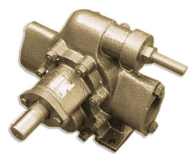

3/4" JAW COUPLING FOR OIL TRANSFER PUMP

SKU: coup34

Price: \$11.00 ~~\$10.45~~

Add to Cart

Fits 3/4" shaft motors and mates with pump coupling

Categories: [Oil Transfer Pumps](#) |

SPECIFICATIONS

Weight	1 lbs
--------	-------

PRODUCT DESCRIPTION

Fits 3/4" shaft motors and mates with pump coupling

RELATED PRODUCTS

7.5HP VFD for 60GPM Pump Indoor

25GPM Industrial Pumphead Only

230V Oil Pump 25GPM - 2HP

Gear Oil Pump - Pumphead Only