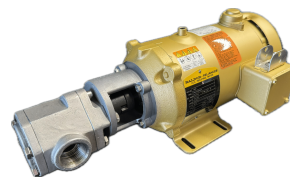

### 3/4" JAW COUPLING FOR OIL TRANSFER PUMP

SKU: coup34

Price: ~~\$11.00~~ \$10.45

Add to Cart

Fits 3/4" shaft motors and mates with pump coupling

Categories: [Oil Transfer Pumps](#) |

### PRODUCT DESCRIPTION

Fits 3/4" shaft motors and mates with pump coupling

### RELATED PRODUCTS

7.5HP VFD for 60GPM Pump Outdoor

Oil Pump Hose Kit - 1.25 Inch

Stainless Steel 25GPM Oil Transfer Pump

50Hz Portable Oil Transfer Pump - Massive Gears

Since 2009, we have been supplying portable and stationary pumps for moving all types of oil. Oil cleaning centrifuges are also important tools to re-use oil as fuel or lubricant.