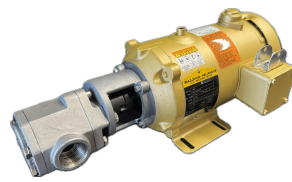

3/4" JAW COUPLING FOR OIL TRANSFER PUMP

SKU: coup34

Price: ~~\$11.00~~ \$10.45

Add to Cart

Fits 3/4" shaft motors and mates with pump coupling

Categories: [Oil Transfer Pumps](#) |

SPECIFICATIONS

Weight	1 lbs
--------	-------

PRODUCT DESCRIPTION

Fits 3/4" shaft motors and mates with pump coupling

RELATED PRODUCTS

480V Oil Pump at 12GPM

50Hz Portable Oil Transfer Pump - Massive Gears

Stainless Steel 25GPM Oil Transfer Pump

24GPM 12V Oil Transfer Pump