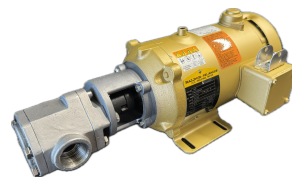

3/4" JAW COUPLING FOR OIL TRANSFER PUMP

SKU: coup34

Price: ~~\$11.00~~ \$10.45

Add to Cart

Fits 3/4" shaft motors and mates with pump coupling

Categories: [Oil Transfer Pumps](#) |

SPECIFICATIONS

Weight	1 lbs
--------	-------

PRODUCT DESCRIPTION

Fits 3/4" shaft motors and mates with pump coupling

RELATED PRODUCTS

25GPM Portable Oil Transfer Pump - Massive Gears

HD Portable Oil Transfer Pump - Massive Gears

Stainless Steel 25GPM Oil Transfer Pump