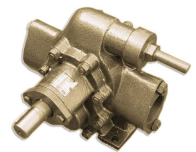

3/4" JAW COUPLING FOR OIL TRANSFER PUMP

SKU: coup34

Price: ~~\$11.00~~ \$10.45

Add to Cart

Fits 3/4" shaft motors and mates with pump coupling

Categories: [Oil Transfer Pumps](#) |

SPECIFICATIONS

Weight	1 lbs
--------	-------

PRODUCT DESCRIPTION

Fits 3/4" shaft motors and mates with pump coupling

RELATED PRODUCTS

25GPM Portable Oil Transfer Pump - Massive Gears

HD Portable Oil Transfer Pump - Massive Gears

Stainless Steel 25GPM Oil Transfer Pump