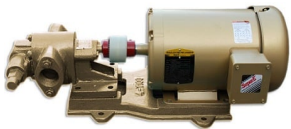

3 PHASE PUMP WITH BYPASS - 12GPM

SKU: 12gpm-by-3

Price: ~~\$985.00~~ \$935.75

Add to Cart

Categories: [Diesel Pumps](#), [Light Oil Pumps](#) |

SPECIFICATIONS

Weight	50 lbs
Dimensions	20 x 14 x 16 in
Fluid	Diesel or Light Oils, Motor Oil
Speed	12GPM
Voltage	460V, 3 Phase

PRODUCT DESCRIPTION

230v/480V 3 Phase 50/60Hz

3/4HP

12GPM

With Bypass for diesel and light oil

RELATED PRODUCTS

Industrial Oil Transfer Pump - 25GPM - Single Phase

50Hz Oil and Diesel 80 liters/min