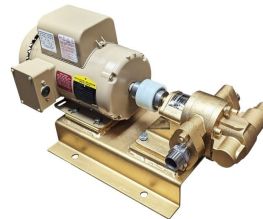

3 PHASE PUMP WITH BYPASS - 12GPM

SKU: 12gpm-by-3

Price: ~~\$985.00~~ \$935.75

Add to Cart

Categories: [Diesel Pumps](#), [Light Oil Pumps](#) |

SPECIFICATIONS

Weight	50 lbs
Dimensions	20 x 14 x 16 in
Fluid	Diesel or Light Oils, Motor Oil
Speed	12GPM
Voltage	460V, 3 Phase

PRODUCT DESCRIPTION

230v/480V 3 Phase 50/60Hz

3/4HP

12GPM

With Bypass for diesel and light oil

RELATED PRODUCTS

Industrial Oil Transfer Pump - 25GPM - Single Phase

50Hz Oil and Diesel 80 liters/min

Industrial 15GPM with Bypass

Industrial Oil Transfer Pump - 60GPM Max Power

Since 2009, we have been supplying portable and stationary pumps for moving all types of oil. Oil cleaning centrifuges are also important tools to re-use oil as fuel or lubricant.