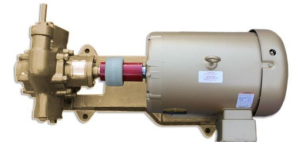

Industrial Oil Transfer Pump - 60GPM Max Power