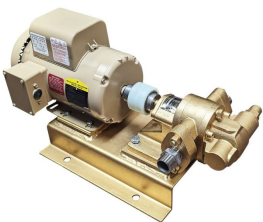

3 PHASE PUMP WITH BYPASS - 12GPM

SKU: 12gpm-by-3

Price: ~~\$985.00~~ \$935.75

Add to Cart

Categories: [Diesel Pumps](#), [Light Oil Pumps](#) |

SPECIFICATIONS

Weight	50 lbs
Dimensions	20 x 14 x 16 in
Fluid	Diesel or Light Oils, Motor Oil
Speed	12GPM
Voltage	460V, 3 Phase

PRODUCT DESCRIPTION

230v/480V 3 Phase 50/60Hz

3/4HP

12GPM

With Bypass for diesel and light oil

RELATED PRODUCTS

Industrial 15GPM with Bypass

12V Oil Pump 3/4HP

480V Oil Pump at 25GPM - Extreme Heat

2.4 GPM Viscomat Gear Oil Transfer Pump

Since 2009, we have been supplying portable and stationary pumps for moving all types of oil. Oil cleaning centrifuges are also important tools to re-use oil as fuel or lubricant.