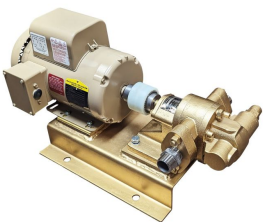

3 PHASE PUMP WITH BYPASS - 12GPM

SKU: 12gpm-by-3

Price: ~~\$985.00~~ \$935.75

Add to Cart

Categories: [Diesel Pumps](#), [Light Oil Pumps](#) |

SPECIFICATIONS

| | |
|-------------------|---------------------------------|
| Weight | 50 lbs |
| Dimensions | 20 x 14 x 16 in |
| Fluid | Diesel or Light Oils, Motor Oil |
| Speed | 12GPM |
| Voltage | 460V, 3 Phase |

PRODUCT DESCRIPTION

230v/480V 3 Phase 50/60Hz

3/4HP

12GPM

With Bypass for diesel and light oil

RELATED PRODUCTS

Industrial 10GPM with Bypass 480V

230V 3 Phase Oil Pump 12GPM - 1HP

Industrial 15GPM with Bypass

12V Oil Pump 3/4HP

Since 2009, we have been supplying portable and stationary pumps for moving all types of oil. Oil cleaning centrifuges are also important tools to re-use oil as fuel or lubricant.