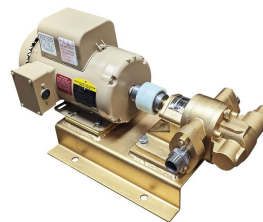

3 PHASE PUMP WITH BYPASS - 12GPM

SKU: 12gpm-by-3

Price: ~~\$985.00~~ \$935.75

Add to Cart

Categories: [Diesel Pumps](#), [Light Oil Pumps](#) |

SPECIFICATIONS

| | |
|-------------------|---------------------------------|
| Weight | 50 lbs |
| Dimensions | 20 x 14 x 16 in |
| Fluid | Diesel or Light Oils, Motor Oil |
| Speed | 12GPM |
| Voltage | 460V, 3 Phase |

PRODUCT DESCRIPTION

230v/480V 3 Phase 50/60Hz

3/4HP

12GPM

With Bypass for diesel and light oil

RELATED PRODUCTS

Industrial 10GPM with Bypass 480V

230V 3 Phase Oil Pump 12GPM - 1HP

Industrial 15GPM with Bypass

12V Oil Pump 3/4HP

Since 2009, we have been supplying portable and stationary pumps for moving all types of oil. Oil cleaning centrifuges are also important tools to re-use oil as fuel or lubricant.