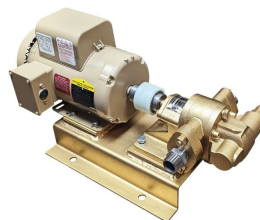

3 PHASE PUMP WITH BYPASS - 12GPM

SKU: 12gpm-by-3

Price: ~~\$985.00~~ \$935.75

Add to Cart

Categories: [Diesel Pumps](#), [Light Oil Pumps](#) |

SPECIFICATIONS

Weight	50 lbs
Dimensions	20 x 14 x 16 in
Fluid	Diesel or Light Oils, Motor Oil
Speed	12GPM
Voltage	460V, 3 Phase

PRODUCT DESCRIPTION

230v/480V 3 Phase 50/60Hz

3/4HP

12GPM

With Bypass for diesel and light oil

RELATED PRODUCTS

Industrial Oil Transfer Pump - 60GPM

24V Oil Pump 3/4HP

Industrial 15GPM with Bypass

Industrial 10GPM with Bypass 480V

Since 2009, we have been supplying portable and stationary pumps for moving all types of oil. Oil cleaning centrifuges are also important tools to re-use oil as fuel or lubricant.