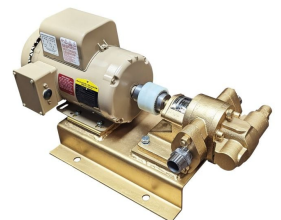

3 PHASE PUMP WITH BYPASS - 12GPM

SKU: 12gpm-by-3

Price: ~~\$985.00~~ \$935.75

Add to Cart

Categories: [Diesel Pumps](#), [Light Oil Pumps](#) |

SPECIFICATIONS

Weight	50 lbs
Dimensions	20 x 14 x 16 in
Fluid	Diesel or Light Oils, Motor Oil
Speed	12GPM
Voltage	460V, 3 Phase

PRODUCT DESCRIPTION

230v/480V 3 Phase 50/60Hz

3/4HP

12GPM

With Bypass for diesel and light oil

RELATED PRODUCTS

Industrial Oil Transfer Pump - 60GPM

24V Oil Pump 3/4HP

Industrial 15GPM with Bypass

Industrial 10GPM with Bypass 480V

Since 2009, we have been supplying portable and stationary pumps for moving all types of oil. Oil cleaning centrifuges are also important tools to re-use oil as fuel or lubricant.