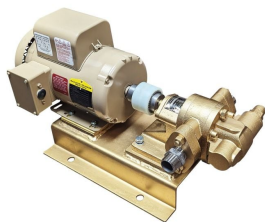

3 PHASE PUMP WITH BYPASS - 12GPM

SKU: 12gpm-by-3

Price: ~~\$985.00~~ \$935.75

Add to Cart

Categories: [Diesel Pumps](#), [Light Oil Pumps](#) |

SPECIFICATIONS

Weight	50 lbs
Dimensions	20 x 14 x 16 in
Fluid	Diesel or Light Oils, Motor Oil
Speed	12GPM
Voltage	460V, 3 Phase

PRODUCT DESCRIPTION

230v/480V 3 Phase 50/60Hz

3/4HP

12GPM

With Bypass for diesel and light oil

RELATED PRODUCTS

12V Oil Pump 1/2HP

Industrial 15GPM with Bypass

230V 3 Phase Oil Pump 12GPM - 1HP

Hot Oil Pump

Since 2009, we have been supplying portable and stationary pumps for moving all types of oil. Oil cleaning centrifuges are also important tools to re-use oil as fuel or lubricant.