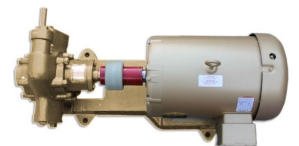

Industrial Oil Transfer Pump - 60GPM