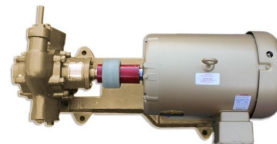

3 PHASE PUMP WITH BYPASS - 12GPM

SKU: 12gpm-by-3

Price: ~~\$985.00~~ \$935.75

Add to Cart

Categories: [Diesel Pumps](#), [Light Oil Pumps](#) |

SPECIFICATIONS

Weight	50 lbs
Dimensions	20 x 14 x 16 in
Fluid	Diesel or Light Oils, Motor Oil
Speed	12GPM
Voltage	460V, 3 Phase

PRODUCT DESCRIPTION

230v/480V 3 Phase 50/60Hz

3/4HP

12GPM

With Bypass for diesel and light oil

RELATED PRODUCTS

Fryer Oil Circulation Pump - Stainless

Industrial 10GPM with Bypass 480V