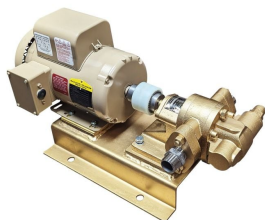

3 PHASE PUMP WITH BYPASS - 12GPM

SKU: 12gpm-by-3

Price: ~~\$985.00~~ \$935.75

Add to Cart

Categories: [Diesel Pumps](#), [Light Oil Pumps](#) |

SPECIFICATIONS

Weight	50 lbs
Dimensions	20 x 14 x 16 in
Fluid	Diesel or Light Oils, Motor Oil
Speed	12GPM
Voltage	460V, 3 Phase

PRODUCT DESCRIPTION

230v/480V 3 Phase 50/60Hz

3/4HP

12GPM

With Bypass for diesel and light oil

RELATED PRODUCTS

Fryer Oil Circulation Pump - Stainless

Industrial 10GPM with Bypass 480V

Industrial Oil Transfer Pump - 60GPM

25GPM Portable Oil Transfer Pump - Massive Gears

Since 2009, we have been supplying portable and stationary pumps for moving all types of oil. Oil cleaning centrifuges are also important tools to re-use oil as fuel or lubricant.