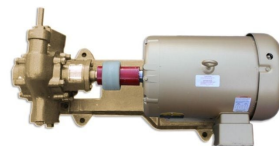

3 PHASE PUMP WITH BYPASS - 12GPM

SKU: 12gpm-by-3

Price: ~~\$985.00~~ \$935.75

Add to Cart

Categories: [Diesel Pumps](#), [Light Oil Pumps](#) |

SPECIFICATIONS

Weight	50 lbs
Dimensions	20 x 14 x 16 in
Fluid	Diesel or Light Oils, Motor Oil
Speed	12GPM
Voltage	460V, 3 Phase

PRODUCT DESCRIPTION

230v/480V 3 Phase 50/60Hz

3/4HP

12GPM

With Bypass for diesel and light oil

RELATED PRODUCTS

24GPM 12V Oil Transfer Pump

50Hz Oil and Diesel 80 liters/min