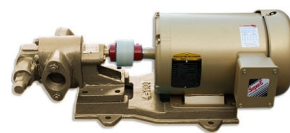

3 PHASE PUMP WITH BYPASS - 12GPM

SKU: 12gpm-by-3

Price: ~~\$985.00~~ \$935.75

Add to Cart

Categories: [Diesel Pumps](#), [Light Oil Pumps](#) |

SPECIFICATIONS

Weight	50 lbs
Dimensions	20 x 14 x 16 in
Fluid	Diesel or Light Oils, Motor Oil
Speed	12GPM
Voltage	460V, 3 Phase

PRODUCT DESCRIPTION

230v/480V 3 Phase 50/60Hz

3/4HP

12GPM

With Bypass for diesel and light oil

RELATED PRODUCTS

12V Oil Pump 1/2HP

Industrial Oil Transfer Pump - 60GPM Max Power

Industrial Oil Transfer Pump - 25GPM - Single Phase

24V Oil Pump 3/4HP

Since 2009, we have been supplying portable and stationary pumps for moving all types of oil. Oil cleaning centrifuges are also important tools to re-use oil as fuel or lubricant.