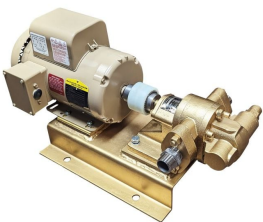

### **3 PHASE PUMP WITH BYPASS - 12GPM**

SKU: 12gpm-by-3

Price: ~~\$985.00~~ \$935.75

Add to Cart

Categories: [Diesel Pumps](#), [Light Oil Pumps](#) |

### **SPECIFICATIONS**

|                   |                                 |
|-------------------|---------------------------------|
| <b>Weight</b>     | 50 lbs                          |
| <b>Dimensions</b> | 20 x 14 x 16 in                 |
| <b>Fluid</b>      | Diesel or Light Oils, Motor Oil |
| <b>Speed</b>      | 12GPM                           |
| <b>Voltage</b>    | 460V, 3 Phase                   |

### **PRODUCT DESCRIPTION**

230v/480V 3 Phase 50/60Hz

3/4HP

12GPM

With Bypass for diesel and light oil

### **RELATED PRODUCTS**

**Industrial 10GPM with Bypass 480V**

**Industrial Oil Transfer Pump - 60GPM Max Power**

**Industrial Oil Transfer Pump - 25GPM -3 Phase**

**24V Oil Pump 3/4HP**

---

Since 2009, we have been supplying portable and stationary pumps for moving all types of oil. Oil cleaning centrifuges are also important tools to re-use oil as fuel or lubricant.