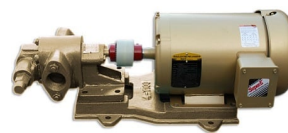

### **3 PHASE PUMP WITH BYPASS - 12GPM**

SKU: 12gpm-by-3

Price: ~~\$985.00~~ \$935.75

Add to Cart

Categories: [Diesel Pumps](#), [Light Oil Pumps](#) |

### **PRODUCT DESCRIPTION**

230v/480V 3 Phase 50/60Hz

3/4HP

12GPM

With Bypass for diesel and light oil

### **RELATED PRODUCTS**

**Industrial 10GPM with Bypass 480V**

**Industrial Oil Transfer Pump - 60GPM Max Power**

**Industrial Oil Transfer Pump - 25GPM -3 Phase**

**24V Oil Pump 3/4HP**

---

Since 2009, we have been supplying portable and stationary pumps for moving all types of oil. Oil cleaning centrifuges are also important tools to re-use oil as fuel or lubricant.