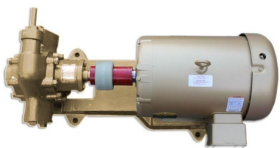

3 PHASE PUMP WITH BYPASS - 12GPM

SKU: 12gpm-by-3

Price: ~~\$985.00~~ \$935.75

Add to Cart

Categories: [Diesel Pumps](#), [Light Oil Pumps](#) |

SPECIFICATIONS

Weight	50 lbs
Dimensions	20 x 14 x 16 in
Fluid	Diesel or Light Oils, Motor Oil
Speed	12GPM
Voltage	460V, 3 Phase

PRODUCT DESCRIPTION

230v/480V 3 Phase 50/60Hz

3/4HP

12GPM

With Bypass for diesel and light oil

RELATED PRODUCTS

Industrial Oil Transfer Pump - 60GPM Max Power

480V Oil Pump at 7GPM

12V Oil Pump 3/4HP

100GPM Oil and Diesel Pump - Gas Engine

Since 2009, we have been supplying portable and stationary pumps for moving all types of oil. Oil cleaning centrifuges are also important tools to re-use oil as fuel or lubricant.