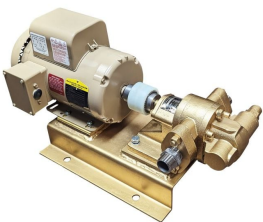

3 PHASE PUMP WITH BYPASS - 12GPM

SKU: 12gpm-by-3

Price: ~~\$985.00~~ \$935.75

Add to Cart

Categories: [Diesel Pumps](#), [Light Oil Pumps](#) |

SPECIFICATIONS

Weight	50 lbs
Dimensions	20 x 14 x 16 in
Fluid	Diesel or Light Oils, Motor Oil
Speed	12GPM
Voltage	460V, 3 Phase

PRODUCT DESCRIPTION

230v/480V 3 Phase 50/60Hz

3/4HP

12GPM

With Bypass for diesel and light oil

RELATED PRODUCTS

Industrial 10GPM with Bypass 480V

25GPM Portable Oil Transfer Pump - Massive Gears

24GPM 12V Oil Transfer Pump

480V Oil Pump at 25GPM - Extreme Heat

Since 2009, we have been supplying portable and stationary pumps for moving all types of oil. Oil cleaning centrifuges are also important tools to re-use oil as fuel or lubricant.