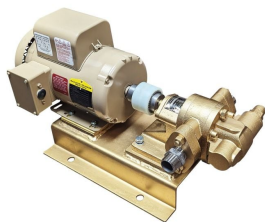

3 PHASE PUMP WITH BYPASS - 12GPM

SKU: 12gpm-by-3

Price: ~~\$985.00~~ \$935.75

Add to Cart

Categories: [Diesel Pumps](#), [Light Oil Pumps](#) |

SPECIFICATIONS

Weight	50 lbs
Dimensions	20 x 14 x 16 in
Fluid	Diesel or Light Oils, Motor Oil
Speed	12GPM
Voltage	460V, 3 Phase

PRODUCT DESCRIPTION

230v/480V 3 Phase 50/60Hz

3/4HP

12GPM

With Bypass for diesel and light oil

RELATED PRODUCTS

Industrial 15GPM with Bypass

Industrial 10GPM with Bypass 480V

230V 3 Phase Oil Pump 12GPM - 1HP

12V Oil Pump 3/4HP

Since 2009, we have been supplying portable and stationary pumps for moving all types of oil. Oil cleaning centrifuges are also important tools to re-use oil as fuel or lubricant.