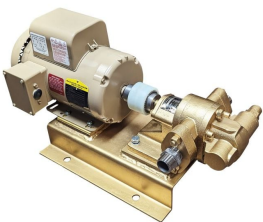

3 PHASE PUMP WITH BYPASS - 12GPM

SKU: 12gpm-by-3

Price: ~~\$985.00~~ \$935.75

Add to Cart

Categories: [Diesel Pumps](#), [Light Oil Pumps](#) |

SPECIFICATIONS

Weight	50 lbs
Dimensions	20 x 14 x 16 in
Fluid	Diesel or Light Oils, Motor Oil
Speed	12GPM
Voltage	460V, 3 Phase

PRODUCT DESCRIPTION

230v/480V 3 Phase 50/60Hz

3/4HP

12GPM

With Bypass for diesel and light oil

RELATED PRODUCTS

Industrial 15GPM with Bypass

Industrial 10GPM with Bypass 480V

230V 3 Phase Oil Pump 12GPM - 1HP

12V Oil Pump 3/4HP

Since 2009, we have been supplying portable and stationary pumps for moving all types of oil. Oil cleaning centrifuges are also important tools to re-use oil as fuel or lubricant.