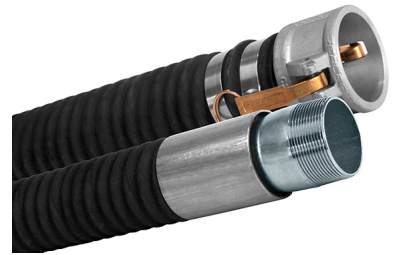

30FT ALUMINUM CAMLOCK HOSE KIT

SKU: gs-hk2

30FT OIL SUCTION/ DISCHARGE HOSE KIT

COMPLETE KIT INCLUDES:

- 30FT OIL SUCTION/DISCHARGE HOSE
- 2 x TYPE F ALUMINUM CAMLOCK
- 2 x TYPE C ALUMINUM CAMLOCK
- 2 x TYPE E ALUMINUM CAMLOCK
- 2 x DP DUST PLUG
- 4 x END CAP
- 8 x HOSE CLAMP

TYPE F CAMLOCK (2)

TYPE C CAMLOCK (2)

TYPE E CAMLOCK (2)

DP DUST PLUG (2)

END CAP (4)

HOSE CLAMP (8)

Price: ~~\$389.00~~ \$369.55

Add to Cart

Categories: [Hose](#), [Misc. Pump Products](#) |

SPECIFICATIONS

Weight	25 lbs
Dimensions	20 x 14 x 16 in

PRODUCT DESCRIPTION

- High volume - 1.6 times the capacity of 1.25 inch hose!

- Tough for durability
- Farm Tank Transfer Hose
- Spiral wound to prevent collapse under high suction.
- Rugged long lasting aluminum locking fittings.
- Lightweight, for easy handling!
- Pump oil like a pro with 30' of suction hose and quick hose connectors.

Suction Hose: You get 30 feet of suction hose that has strong coils built in to prevent it from collapsing under vacuum. This is what you need to quickly suck up oil.

Cam Locks - You'll receive an array of male and female parts to arrange your hose accordingly. There are two sets of camlock males that come off the pump, two sets of camlock female connections on the hose end, and another two male connections. This also comes with end caps and plugs so the oil won't leak from the hose during movement.