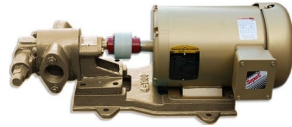

3HP VFD FOR 25GPM PUMP INDOOR

SKU: 7.5vfdin-1

Price: ~~\$695.00~~ \$660.25

Add to Cart

Categories: [Misc. Pump Products](#) |

SPECIFICATIONS

Weight	10 lbs
--------	--------

RELATED PRODUCTS

Extreme Oil Centrifuge

Industrial Oil Transfer Pump - 25GPM -3 Phase

1HP VFD for 12GPM Pump - Switched Outdoor

Gas Motor Plate Adapter

Since 2009, we have been supplying portable and stationary pumps for moving all types of oil. Oil cleaning centrifuges are also important tools to re-use oil as fuel or lubricant.