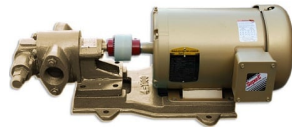

480V OIL PUMP AT 25GPM - EXTREME HEAT

SKU: gs25-480-h

Price: ~~\$1,280.00~~ \$1,216.00

Add to Cart

Categories: [Light Oil Pumps](#), [Misc. Pump Products](#) |

SPECIFICATIONS

Weight	50 lbs
Dimensions	20 x 14 x 16 in
Fluid	Diesel or Light Oils
Speed	25GPM
Voltage	230V, 460V, 3 Phase

PRODUCT DESCRIPTION

3 Phase, 480V Pump moves oil at 25GPM. Upgraded seals for 200*C

RELATED PRODUCTS

**1HP VFD for 12GPM
Pump - Switched
Outdoor**

**Industrial Oil
Transfer Pump -
25GPM - Single Phase**

**Stainless Steel
12GPM Oil Transfer
Pump Head**