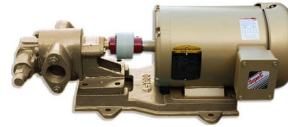

480V OIL PUMP AT 12GPM

SKU: gs12-480

Price: ~~\$1,100.00~~ \$1,045.00

Add to Cart

Categories: [Heavy Oil Pumps](#), [Oil Transfer Pumps](#) |

SPECIFICATIONS

Weight	50 lbs
Dimensions	20 x 14 x 16 in
Fluid	Diesel or Light Oils, Motor Oil
Speed	12GPM
Voltage	230V, 460V, 3 Phase

PRODUCT DESCRIPTION

3 Phase, 480V Pump moves oil at 12GPM.

RELATED PRODUCTS

Super HD Heavy Oil Transfer Pump

24GPM 12V Oil Transfer Pump

Industrial Oil Transfer Pump - 25GPM - Single Phase

Stainless Food Grade Pump 5GPM