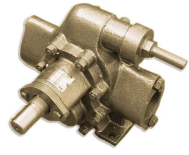

480V OIL PUMP AT 12GPM

SKU: gs12-480

Price: ~~\$1,100.00~~ \$1,045.00

Add to Cart

Categories: [Heavy Oil Pumps](#), [Oil Transfer Pumps](#) |

SPECIFICATIONS

Weight	50 lbs
Dimensions	20 x 14 x 16 in
Fluid	Diesel or Light Oils, Motor Oil
Speed	12GPM
Voltage	230V, 460V, 3 Phase

PRODUCT DESCRIPTION

3 Phase, 480V Pump moves oil at 12GPM.

RELATED PRODUCTS

**Food Grade Stainless
Oil Circulating Pump
2GPM**

**25GPM Industrial
Pumphead Only**

**50Hz Portable Oil
Transfer Pump -
Massive Gears**