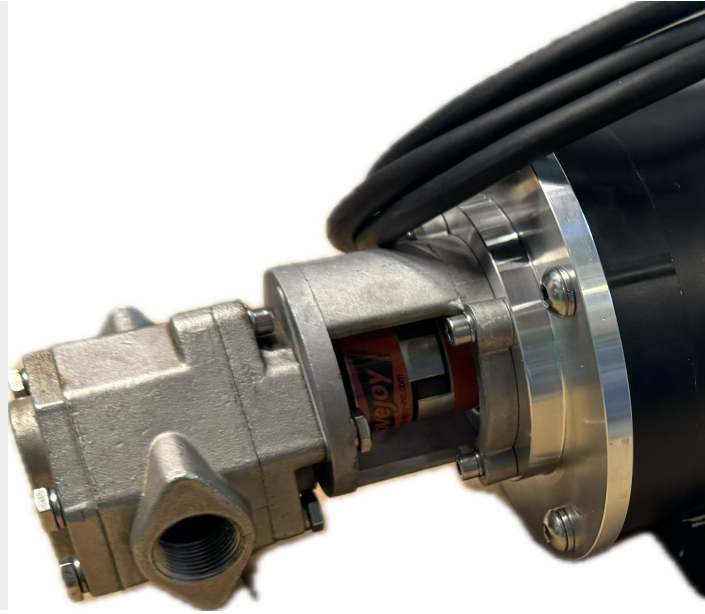

4GPM PUMPHEAD ONLY

SKU: gs_head-30

Price: ~~\$410.00~~ \$389.50

Add to Cart

Pumps at 4GPM at 1800 RPM. Variable speed capable down to 200RPM

14mm shaft

3/4" female ports

6.5" long

Lovejoy connections and hardware included.

Categories: [Misc. Pump Products](#), [Oil Transfer Pumps](#) |

SPECIFICATIONS

Weight	15 lbs
--------	--------

RELATED PRODUCTS

50Hz Portable Oil Transfer Pump - Massive Gears

HD Portable Oil Transfer Pump - Massive Gears

7.5HP VFD for 60GPM Pump Outdoor

Industrial Oil Transfer Pump - 60GPM

Since 2009, we have been supplying portable and stationary pumps for moving all types of oil. Oil cleaning centrifuges are also important tools to re-use oil as fuel or lubricant.