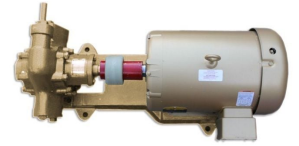

4GPM PUMPHEAD ONLY

SKU: gs_head-30

Price: ~~\$410.00~~ \$389.50

Add to Cart

Pumps at 4GPM at 1800 RPM. Variable speed capable down to 200RPM

14mm shaft

3/4" female ports

6.5" long

Lovejoy connections and hardware included.

Categories: [Misc. Pump Products](#), [Oil Transfer Pumps](#) |

SPECIFICATIONS

Weight	15 lbs
--------	--------

RELATED PRODUCTS

50Hz Portable Oil Transfer Pump - Massive Gears

HD Portable Oil Transfer Pump - Massive Gears

7.5HP VFD for 60GPM Pump Outdoor

Industrial Oil Transfer Pump - 60GPM

Since 2009, we have been supplying portable and stationary pumps for moving all types of oil. Oil cleaning centrifuges are also important tools to re-use oil as fuel or lubricant.