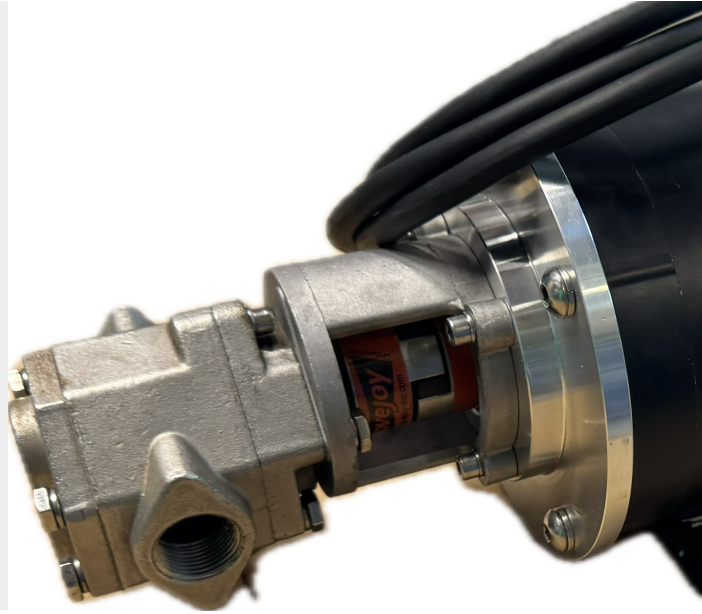

**4GPM PUMPHEAD ONLY**

SKU: gs\_head-30

Price: ~~\$410.00~~ \$389.50

Add to Cart

Pumps at 4GPM at 1800 RPM. Variable speed capable down to 200RPM

14mm shaft

3/4" female ports

6.5" long

Lovejoy connections and hardware included.

Categories: [Misc. Pump Products](#), [Oil Transfer Pumps](#) |

**SPECIFICATIONS**

Weight	15 lbs
--------	--------

**RELATED PRODUCTS**

**480V Oil Pump  
25GPM**

**480V Oil Pump at  
12GPM**

**7.5HP VFD for 60GPM  
Pump Outdoor**

**24GPM 12V Oil  
Transfer Pump**

Since 2009, we have been supplying portable and stationary pumps for moving all types of oil. Oil cleaning centrifuges are also important tools to re-use oil as fuel or lubricant.