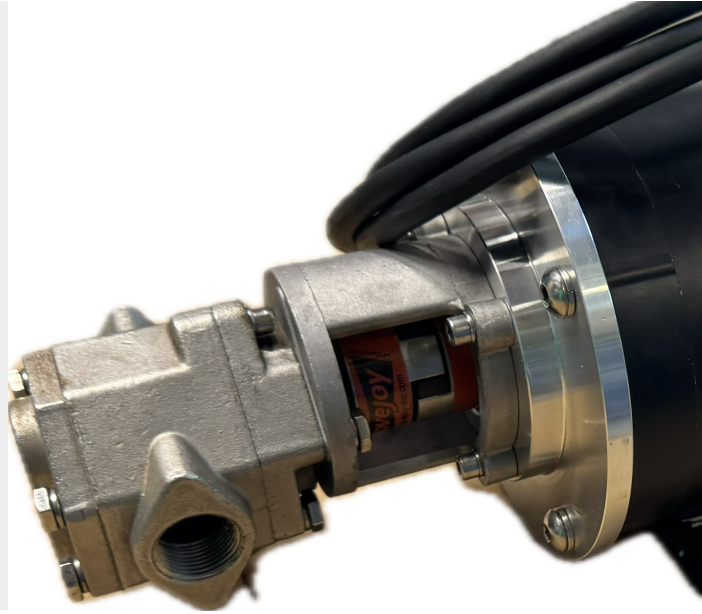

4GPM PUMPHEAD ONLY

SKU: gs_head-30

Price: ~~\$410.00~~ \$389.50

Add to Cart

Pumps at 4GPM at 1800 RPM. Variable speed capable down to 200RPM

14mm shaft

3/4" female ports

6.5" long

Lovejoy connections and hardware included.

Categories: [Misc. Pump Products](#), [Oil Transfer Pumps](#) |

SPECIFICATIONS

Weight	15 lbs
--------	--------

RELATED PRODUCTS

**480V Oil Pump
25GPM**

**25GPM Portable Oil
Transfer Pump -
Massive Gears**

**Portable Pump Shaft
Seal**

**HD Portable Oil
Transfer Pump -
Massive Gears**

Since 2009, we have been supplying portable and stationary pumps for moving all types of oil. Oil cleaning centrifuges are also important tools to re-use oil as fuel or lubricant.