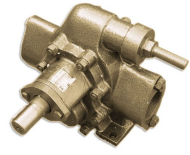

4GPM PUMPHEAD ONLY

SKU: gs_head-30

Price: ~~\$410.00~~ \$389.50

Add to Cart

Pumps at 4GPM at 1800 RPM. Variable speed capable down to 200RPM

14mm shaft

3/4" female ports

6.5" long

Lovejoy connections and hardware included.

Categories: [Misc. Pump Products](#), [Oil Transfer Pumps](#) |

SPECIFICATIONS

Weight	15 lbs
--------	--------

RELATED PRODUCTS

Stainless Food Grade Pump 5GPM

25GPM Industrial Pumphead Only

Portable Pump Shaft Seal

Industrial Oil Transfer Pump - 25GPM -3 Phase

Since 2009, we have been supplying portable and stationary pumps for moving all types of oil. Oil cleaning centrifuges are also important tools to re-use oil as fuel or lubricant.