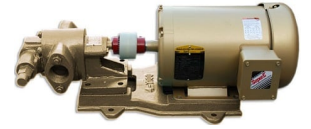

4GPM PUMPHEAD ONLY

SKU: gs_head-30

Price: ~~\$410.00~~ \$389.50

Add to Cart

Pumps at 4GPM at 1800 RPM. Variable speed capable down to 200RPM

14mm shaft

3/4" female ports

6.5" long

Lovejoy connections and hardware included.

Categories: [Misc. Pump Products](#), [Oil Transfer Pumps](#) |

SPECIFICATIONS

Weight	15 lbs
--------	--------

RELATED PRODUCTS

Stainless Food Grade Pump 5GPM

25GPM Industrial Pumphead Only

Portable Pump Shaft Seal

Industrial Oil Transfer Pump - 25GPM -3 Phase

Since 2009, we have been supplying portable and stationary pumps for moving all types of oil. Oil cleaning centrifuges are also important tools to re-use oil as fuel or lubricant.