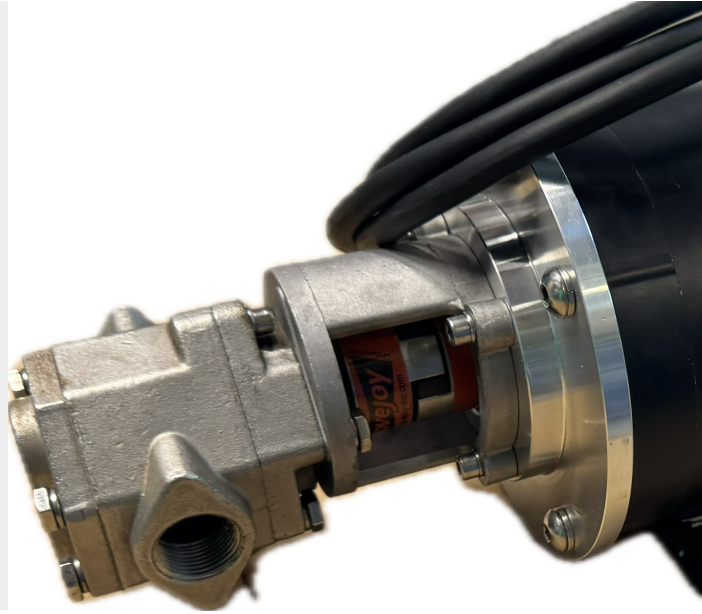

4GPM PUMPHEAD ONLY

SKU: gs_head-30

Price: ~~\$410.00~~ \$389.50

Add to Cart

Pumps at 4GPM at 1800 RPM. Variable speed capable down to 200RPM

14mm shaft

3/4" female ports

6.5" long

Lovejoy connections and hardware included.

Categories: [Misc. Pump Products](#), [Oil Transfer Pumps](#) |

SPECIFICATIONS

Weight	15 lbs
--------	--------

RELATED PRODUCTS

Stainless Food Grade Pump 5GPM

25GPM Industrial Pumphead Only

Portable Pump Shaft Seal

Industrial Oil Transfer Pump - 25GPM -3 Phase

Since 2009, we have been supplying portable and stationary pumps for moving all types of oil. Oil cleaning centrifuges are also important tools to re-use oil as fuel or lubricant.