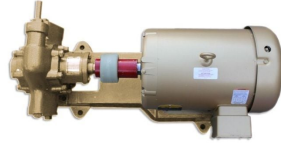

4GPM PUMPHEAD ONLY

SKU: gs_head-30

Price: ~~\$410.00~~ \$389.50

Add to Cart

Pumps at 4GPM at 1800 RPM. Variable speed capable down to 200RPM

14mm shaft

3/4" female ports

6.5" long

Lovejoy connections and hardware included.

Categories: [Misc. Pump Products](#), [Oil Transfer Pumps](#) |

SPECIFICATIONS

Weight	15 lbs
--------	--------

RELATED PRODUCTS

**Gear Oil Pump -
Pumphead Only**

**Industrial Oil
Transfer Pump -
60GPM**