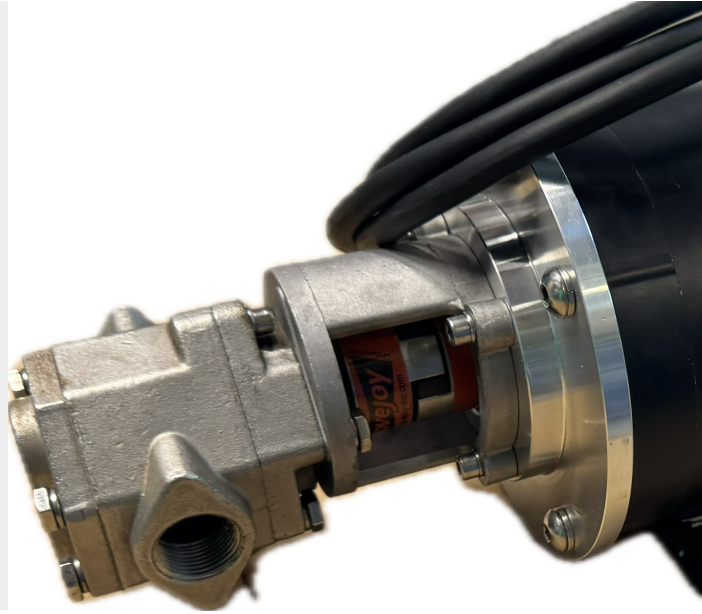

4GPM PUMPHEAD ONLY

SKU: gs_head-30

Price: ~~\$410.00~~ \$389.50

Add to Cart

Pumps at 4GPM at 1800 RPM. Variable speed capable down to 200RPM

14mm shaft

3/4" female ports

6.5" long

Lovejoy connections and hardware included.

Categories: [Misc. Pump Products](#), [Oil Transfer Pumps](#) |

SPECIFICATIONS

Weight	15 lbs
--------	--------

RELATED PRODUCTS

**Gear Oil Pump -
Pumphead Only**

**Industrial Oil
Transfer Pump -
60GPM**

**Food Grade Stainless
Oil Circulating Pump
2GPM**

**50Hz Portable Oil
Transfer Pump -
Massive Gears**

Since 2009, we have been supplying portable and stationary pumps for moving all types of oil. Oil cleaning centrifuges are also important tools to re-use oil as fuel or lubricant.