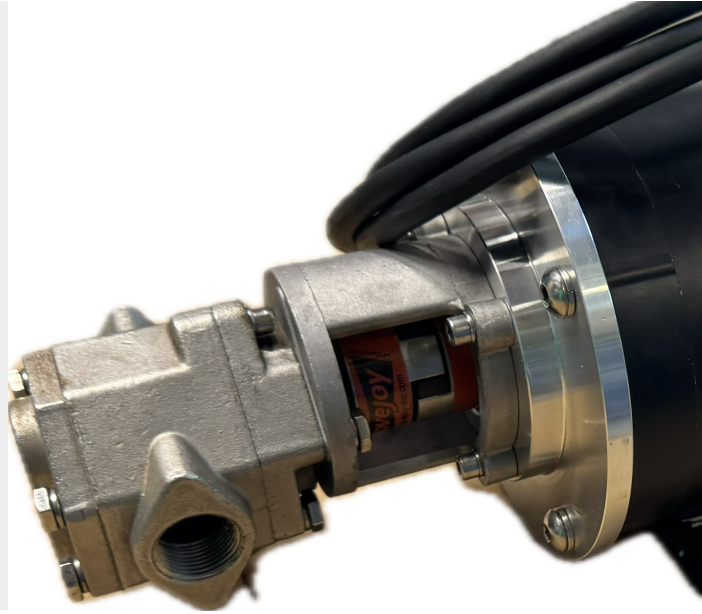

4GPM PUMPHEAD ONLY

SKU: gs_head-30

Price: ~~\$410.00~~ \$389.50

Add to Cart

Pumps at 4GPM at 1800 RPM. Variable speed capable down to 200RPM

14mm shaft

3/4" female ports

6.5" long

Lovejoy connections and hardware included.

Categories: [Misc. Pump Products](#), [Oil Transfer Pumps](#) |

SPECIFICATIONS

Weight	15 lbs
--------	--------

RELATED PRODUCTS

**Portable Oil Transfer
Pump Reversible
Switch**

**230V Oil Pump
25GPM - 2HP**

**480V Oil Pump at
12GPM**

**2.4 GPM Viscomat
Gear Oil Transfer
Pump**

Since 2009, we have been supplying portable and stationary pumps for moving all types of oil. Oil cleaning centrifuges are also important tools to re-use oil as fuel or lubricant.