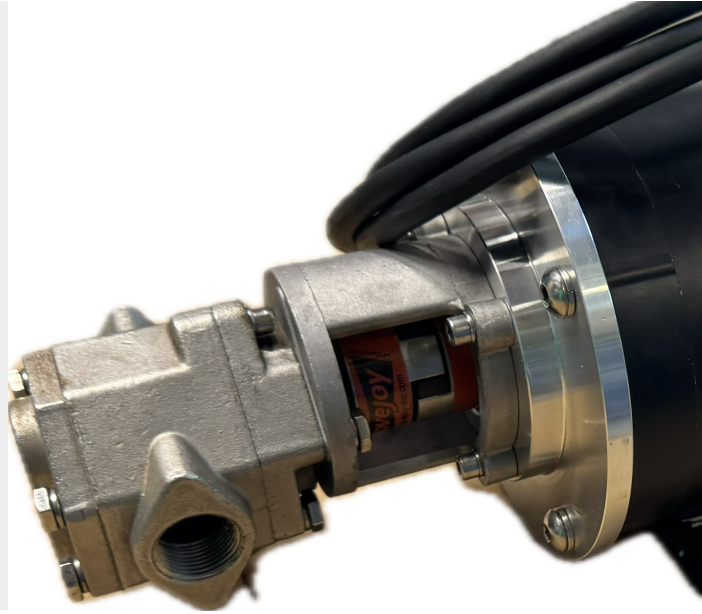

4GPM PUMPHEAD ONLY

SKU: gs_head-30

Price: ~~\$410.00~~ \$389.50

Add to Cart

Pumps at 4GPM at 1800 RPM. Variable speed capable down to 200RPM

14mm shaft

3/4" female ports

6.5" long

Lovejoy connections and hardware included.

Categories: [Misc. Pump Products](#), [Oil Transfer Pumps](#) |

SPECIFICATIONS

Weight	15 lbs
--------	--------

RELATED PRODUCTS

**Industrial Oil
Transfer Pump -
60GPM**

**Super HD Heavy Oil
Transfer Pump**

**HD Portable Oil
Transfer Pump -
Massive Gears**

**Industrial Oil
Transfer Pump -
25GPM - Single Phase**

Since 2009, we have been supplying portable and stationary pumps for moving all types of oil. Oil cleaning centrifuges are also important tools to re-use oil as fuel or lubricant.