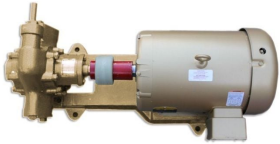

4GPM PUMPHEAD ONLY

SKU: gs_head-30

Price: ~~\$410.00~~ \$389.50

Add to Cart

Pumps at 4GPM at 1800 RPM. Variable speed capable down to 200RPM

14mm shaft

3/4" female ports

6.5" long

Lovejoy connections and hardware included.

Categories: [Misc. Pump Products](#), [Oil Transfer Pumps](#) |

SPECIFICATIONS

Weight	15 lbs
--------	--------

RELATED PRODUCTS

**Industrial Oil
Transfer Pump -
60GPM**