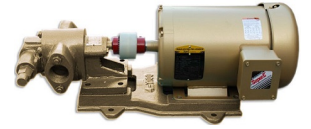

4GPM PUMPHEAD ONLY

SKU: gs_head-30

Price: ~~\$410.00~~ \$389.50

Add to Cart

Pumps at 4GPM at 1800 RPM. Variable speed capable down to 200RPM

14mm shaft

3/4" female ports

6.5" long

Lovejoy connections and hardware included.

Categories: [Misc. Pump Products](#), [Oil Transfer Pumps](#) |

SPECIFICATIONS

Weight	15 lbs
--------	--------

RELATED PRODUCTS

50Hz Portable Oil Transfer Pump - Massive Gears

2.4 GPM Viscomat Gear Oil Transfer Pump

Portable Pumphead Replacement Gasket

Industrial Oil Transfer Pump - 25GPM - Single Phase

Since 2009, we have been supplying portable and stationary pumps for moving all types of oil. Oil cleaning centrifuges are also important tools to re-use oil as fuel or lubricant.