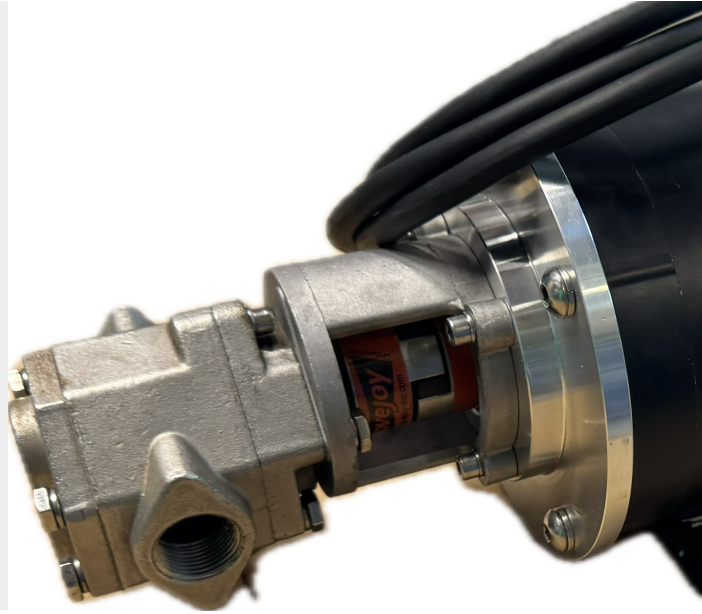

4GPM PUMPHEAD ONLY

SKU: gs_head-30

Price: ~~\$410.00~~ \$389.50

Add to Cart

Pumps at 4GPM at 1800 RPM. Variable speed capable down to 200RPM

14mm shaft

3/4" female ports

6.5" long

Lovejoy connections and hardware included.

Categories: [Misc. Pump Products](#), [Oil Transfer Pumps](#) |

SPECIFICATIONS

Weight	15 lbs
--------	--------

RELATED PRODUCTS

50Hz Portable Oil Transfer Pump - Massive Gears

2.4 GPM Viscomat Gear Oil Transfer Pump

Portable Pumphead Replacement Gasket

Industrial Oil Transfer Pump - 25GPM - Single Phase

Since 2009, we have been supplying portable and stationary pumps for moving all types of oil. Oil cleaning centrifuges are also important tools to re-use oil as fuel or lubricant.