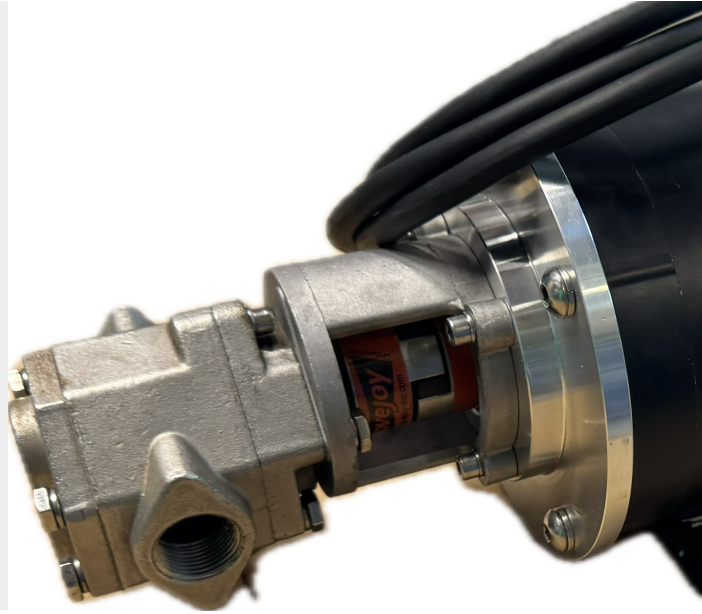

4GPM PUMPHEAD ONLY

SKU: gs_head-30

Price: ~~\$410.00~~ \$389.50

Add to Cart

Pumps at 4GPM at 1800 RPM. Variable speed capable down to 200RPM

14mm shaft

3/4" female ports

6.5" long

Lovejoy connections and hardware included.

Categories: [Misc. Pump Products](#), [Oil Transfer Pumps](#) |

SPECIFICATIONS

Weight	15 lbs
--------	--------

RELATED PRODUCTS

**480V Oil Pump at
12GPM**

**7.5HP VFD for 60GPM
Pump Outdoor**

**230V Oil Pump
25GPM - 2HP**

**50Hz Portable Oil
Transfer Pump -
Massive Gears**

Since 2009, we have been supplying portable and stationary pumps for moving all types of oil. Oil cleaning centrifuges are also important tools to re-use oil as fuel or lubricant.