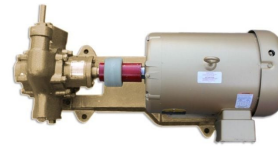

**Industrial Oil
Transfer Pump -
60GPM**