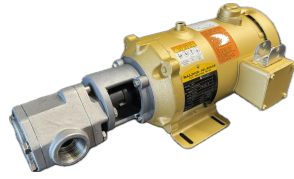

**4GPM PUMPHEAD ONLY**

SKU: gs\_head-30

Price: ~~\$410.00~~ \$389.50

Add to Cart

Pumps at 4GPM at 1800 RPM. Variable speed capable down to 200RPM

14mm shaft

3/4" female ports

6.5" long

Lovejoy connections and hardware included.

Categories: [Misc. Pump Products](#), [Oil Transfer Pumps](#) |

**SPECIFICATIONS**

Weight	15 lbs
--------	--------

**RELATED PRODUCTS**

**Oil Pump Hose Kit -  
1.25 Inch**

**Stainless Steel  
12GPM Oil Transfer  
Pump**

**Industrial Oil  
Transfer Pump -  
60GPM**

**Portable Pump Shaft  
Seal**

Since 2009, we have been supplying portable and stationary pumps for moving all types of oil. Oil cleaning centrifuges are also important tools to re-use oil as fuel or lubricant.