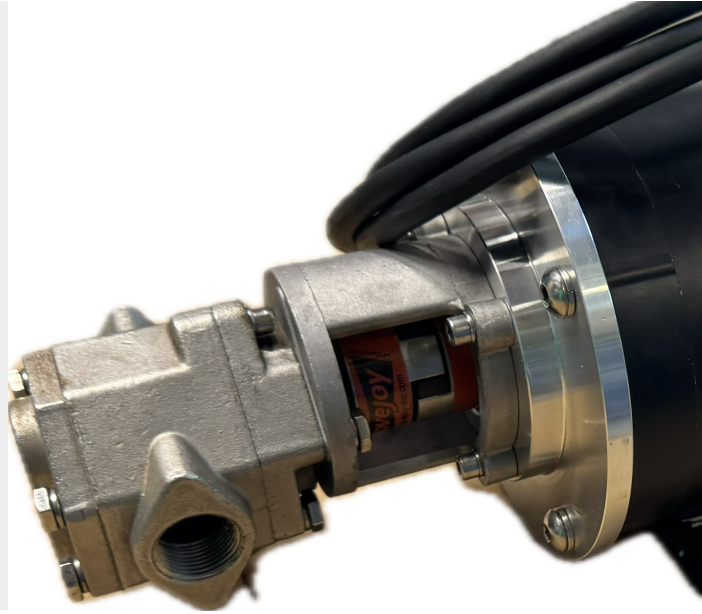

**4GPM PUMPHEAD ONLY**

SKU: gs\_head-30

Price: ~~\$410.00~~ \$389.50

Add to Cart

Pumps at 4GPM at 1800 RPM. Variable speed capable down to 200RPM

14mm shaft

3/4" female ports

6.5" long

Lovejoy connections and hardware included.

Categories: [Misc. Pump Products](#), [Oil Transfer Pumps](#) |

**SPECIFICATIONS**

Weight	15 lbs
--------	--------

**RELATED PRODUCTS**

**Oil Pump Hose Kit -  
1.25 Inch**

**Stainless Steel  
12GPM Oil Transfer  
Pump**

**Industrial Oil  
Transfer Pump -  
60GPM**

**Portable Pump Shaft  
Seal**

Since 2009, we have been supplying portable and stationary pumps for moving all types of oil. Oil cleaning centrifuges are also important tools to re-use oil as fuel or lubricant.