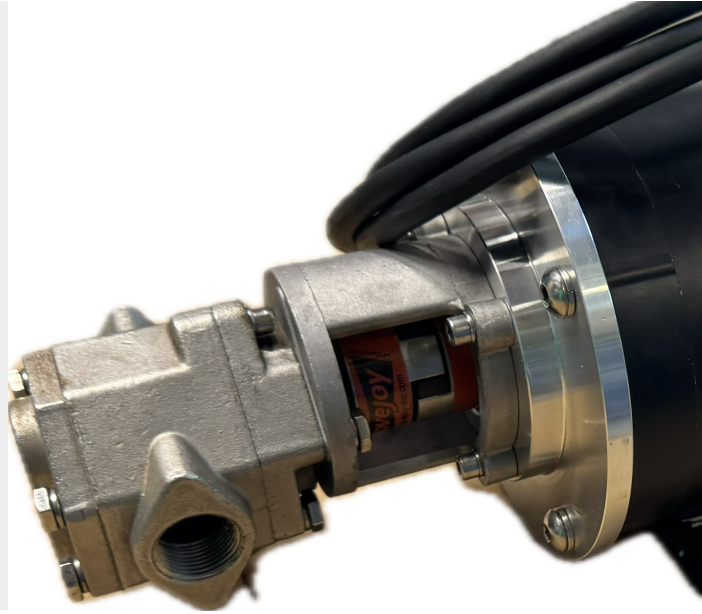

**4GPM PUMPHEAD ONLY**

SKU: gs\_head-30

Price: ~~\$410.00~~ \$389.50

Add to Cart

Pumps at 4GPM at 1800 RPM. Variable speed capable down to 200RPM

14mm shaft

3/4" female ports

6.5" long

Lovejoy connections and hardware included.

Categories: [Misc. Pump Products](#), [Oil Transfer Pumps](#) |

**SPECIFICATIONS**

Weight	15 lbs
--------	--------

**RELATED PRODUCTS**

**HD Portable Oil  
Transfer Pump -  
Massive Gears**

**230V Oil Pump  
25GPM - 2HP**

**25GPM Portable Oil  
Transfer Pump -  
Massive Gears**

**25GPM Industrial  
Pumphead Only**

Since 2009, we have been supplying portable and stationary pumps for moving all types of oil. Oil cleaning centrifuges are also important tools to re-use oil as fuel or lubricant.