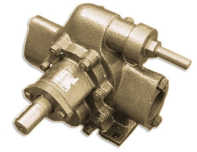

**25GPM Industrial
Pumphead Only**

Since 2009, we have been supplying portable and stationary pumps for moving all types of oil. Oil cleaning centrifuges are also important tools to re-use oil as fuel or lubricant.

Contact Us:

2121 Natomas Crossing STE 200-218
Sacramento, CA 95835
1-888-959-9311
info@alternativefuelmecca.com