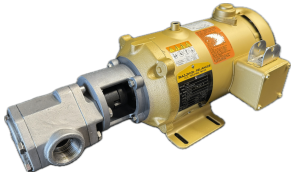

4GPM PUMPHEAD ONLY

SKU: gs_head-30

Price: ~~\$410.00~~ \$389.50

Add to Cart

Pumps at 4GPM at 1800 RPM. Variable speed capable down to 200RPM

14mm shaft

3/4" female ports

6.5" long

Lovejoy connections and hardware included.

Categories: [Misc. Pump Products](#), [Oil Transfer Pumps](#) |

SPECIFICATIONS

Weight	15 lbs
--------	--------

RELATED PRODUCTS

**Stainless Steel
12GPM Oil Transfer
Pump**