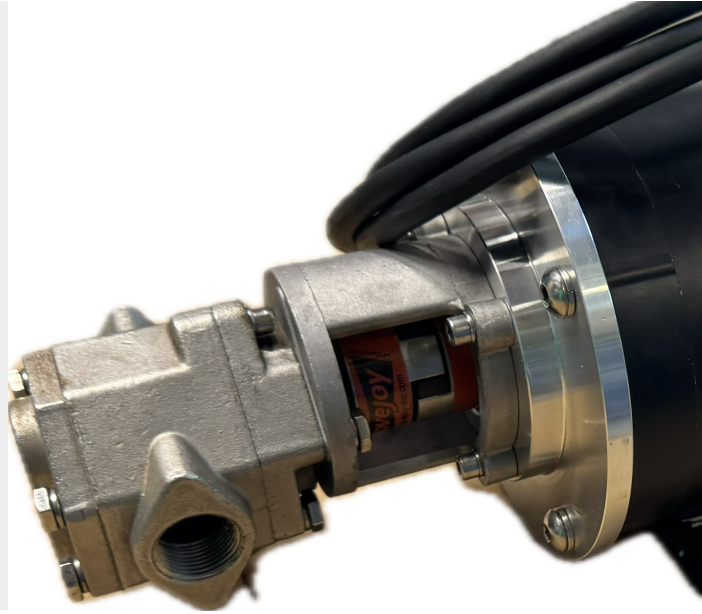

4GPM PUMPHEAD ONLY

SKU: gs_head-30

Price: ~~\$410.00~~ \$389.50

Add to Cart

Pumps at 4GPM at 1800 RPM. Variable speed capable down to 200RPM

14mm shaft

3/4" female ports

6.5" long

Lovejoy connections and hardware included.

Categories: [Misc. Pump Products](#), [Oil Transfer Pumps](#) |

SPECIFICATIONS

Weight	15 lbs
--------	--------

RELATED PRODUCTS

**Stainless Steel
12GPM Oil Transfer
Pump**

**Portable Pumphead
Replacement Gasket**

**Gear Oil Pump -
Pumphead Only**

**Industrial Oil
Transfer Pump -
60GPM**

Since 2009, we have been supplying portable and stationary pumps for moving all types of oil. Oil cleaning centrifuges are also important tools to re-use oil as fuel or lubricant.