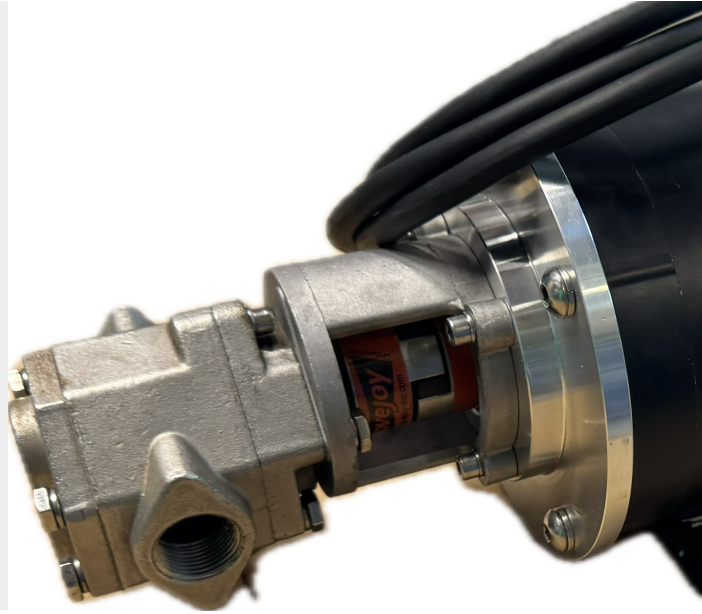

4GPM PUMPHEAD ONLY

SKU: gs_head-30

Price: ~~\$410.00~~ \$389.50

Add to Cart

Pumps at 4GPM at 1800 RPM. Variable speed capable down to 200RPM

14mm shaft

3/4" female ports

6.5" long

Lovejoy connections and hardware included.

Categories: [Misc. Pump Products](#), [Oil Transfer Pumps](#) |

SPECIFICATIONS

| | |
|--------|--------|
| Weight | 15 lbs |
|--------|--------|

RELATED PRODUCTS

**230V Oil Pump
25GPM - 2HP**

**25GPM Portable Oil
Transfer Pump -
Massive Gears**

**Super HD Heavy Oil
Transfer Pump**

**2.4 GPM Viscomat
Gear Oil Transfer
Pump**

Since 2009, we have been supplying portable and stationary pumps for moving all types of oil. Oil cleaning centrifuges are also important tools to re-use oil as fuel or lubricant.