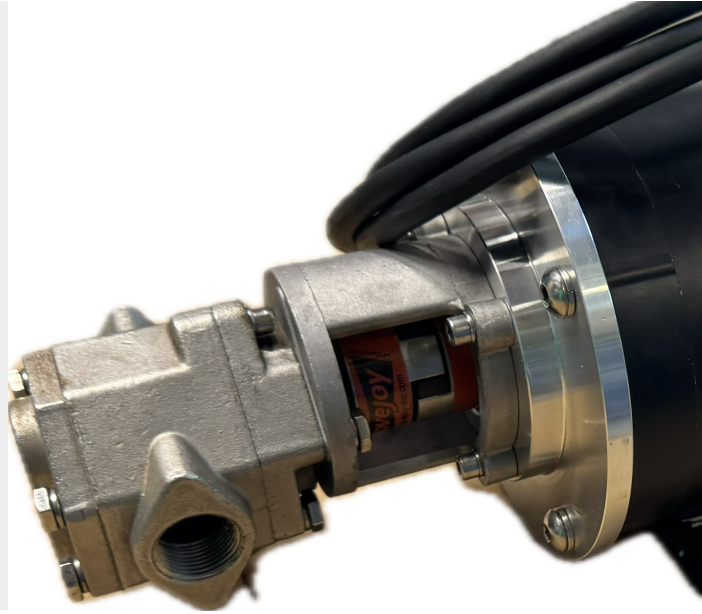

## **4GPM PUMPHEAD ONLY**

SKU: gs\_head-30

**Price:** ~~\$410.00~~ \$389.50

Add to Cart

Pumps at 4GPM at 1800 RPM. Variable speed capable down to 200RPM

14mm shaft

3/4" female ports

6.5" long

Lovejoy connections and hardware included.

**Categories:** [Misc. Pump Products](#), [Oil Transfer Pumps](#) |

## **SPECIFICATIONS**

Weight	15 lbs
--------	--------

## **RELATED PRODUCTS**

**Super HD Heavy Oil Transfer Pump**

**Industrial Oil Transfer Pump - 25GPM -3 Phase**

**25GPM Portable Oil Transfer Pump - Massive Gears**

**Oil Pump Hose Kit - 1.25 Inch**

Since 2009, we have been supplying portable and stationary pumps for moving all types of oil. Oil cleaning centrifuges are also important tools to re-use oil as fuel or lubricant.