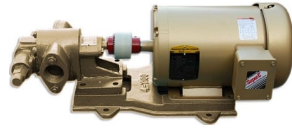

Industrial Oil Transfer Pump - 25GPM -3 Phase