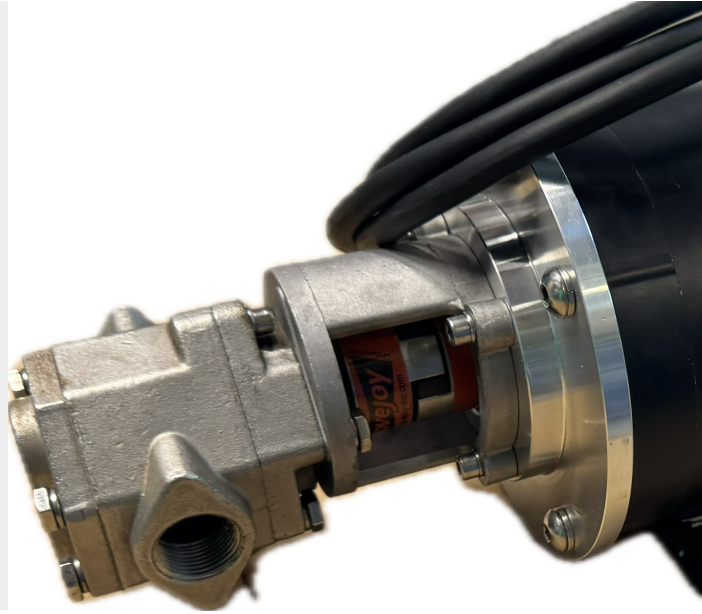

4GPM PUMPHEAD ONLY

SKU: gs_head-30

Price: ~~\$410.00~~ \$389.50

Add to Cart

Pumps at 4GPM at 1800 RPM. Variable speed capable down to 200RPM

14mm shaft

3/4" female ports

6.5" long

Lovejoy connections and hardware included.

Categories: [Misc. Pump Products](#), [Oil Transfer Pumps](#) |

SPECIFICATIONS

Weight	15 lbs
--------	--------

RELATED PRODUCTS

**Stainless Steel
25GPM Oil Transfer
Pump**

**480V Oil Pump
25GPM**

**50Hz Portable Oil
Transfer Pump -
Massive Gears**

**25GPM Industrial
Pumphead Only**

Since 2009, we have been supplying portable and stationary pumps for moving all types of oil. Oil cleaning centrifuges are also important tools to re-use oil as fuel or lubricant.