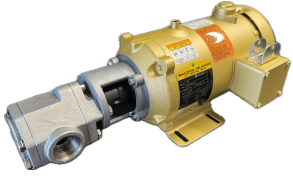

4GPM PUMPHEAD ONLY

SKU: gs_head-30

Price: ~~\$410.00~~ \$389.50

Add to Cart

Pumps at 4GPM at 1800 RPM. Variable speed capable down to 200RPM

14mm shaft

3/4" female ports

6.5" long

Lovejoy connections and hardware included.

Categories: [Misc. Pump Products](#), [Oil Transfer Pumps](#) |

SPECIFICATIONS

Weight	15 lbs
--------	--------

RELATED PRODUCTS

**Stainless Steel
25GPM Oil Transfer
Pump**

**480V Oil Pump
25GPM**

**50Hz Portable Oil
Transfer Pump -
Massive Gears**

**25GPM Industrial
Pumphead Only**

Since 2009, we have been supplying portable and stationary pumps for moving all types of oil. Oil cleaning centrifuges are also important tools to re-use oil as fuel or lubricant.