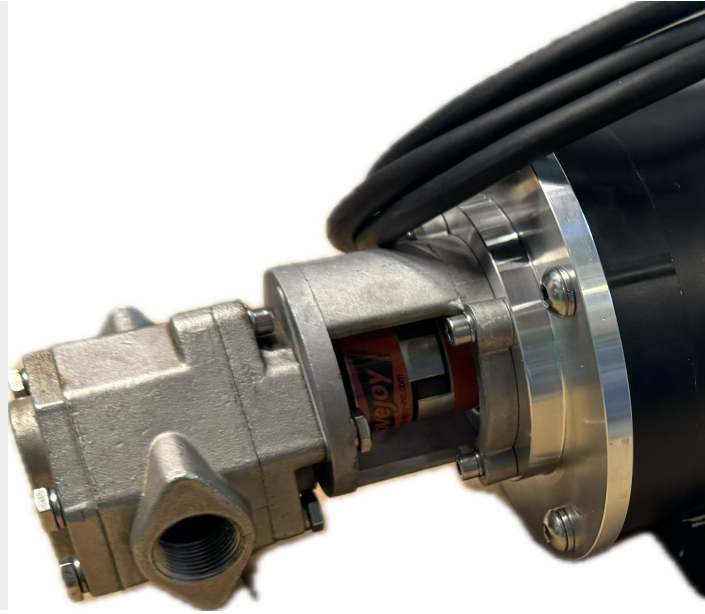

4GPM PUMPHEAD ONLY

SKU: gs_head-30

Price: ~~\$410.00~~ \$389.50

[Add to Cart](#)

Pumps at 4GPM at 1800 RPM. Variable speed capable down to 200RPM

14mm shaft

3/4" female ports

6.5" long

Lovejoy connections and hardware included.

Categories: [Misc. Pump Products](#), [Oil Transfer Pumps](#) |

SPECIFICATIONS

| | |
|--------|--------|
| Weight | 15 lbs |
|--------|--------|

RELATED PRODUCTS

**7.5HP VFD for 60GPM
Pump Indoor**

**2.4 GPM Viscomat
Gear Oil Transfer
Pump**

**Oil Pump Hose Kit -
1.25 Inch**

**Stainless Steel
12GPM Oil Transfer
Pump**

Since 2009, we have been supplying portable and stationary pumps for moving all types of oil. Oil cleaning centrifuges are also important tools to re-use oil as fuel or lubricant.