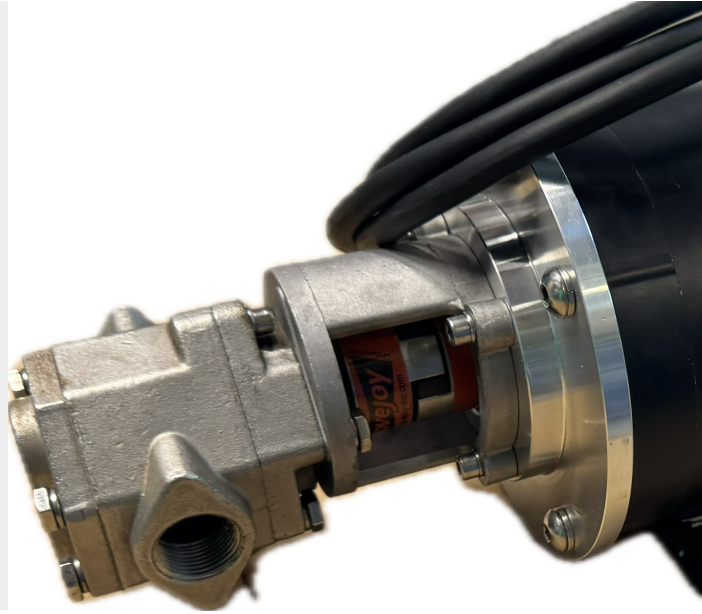

**4GPM PUMPHEAD ONLY**

SKU: gs\_head-30

Price: ~~\$410.00~~ \$389.50

Add to Cart

Pumps at 4GPM at 1800 RPM. Variable speed capable down to 200RPM

14mm shaft

3/4" female ports

6.5" long

Lovejoy connections and hardware included.

Categories: [Misc. Pump Products](#), [Oil Transfer Pumps](#) |

**SPECIFICATIONS**

Weight	15 lbs
--------	--------

**RELATED PRODUCTS**

**Industrial Oil  
Transfer Pump -  
60GPM**

**Stainless Food Grade  
Pump 5GPM**

**Portable Oil Transfer  
Pump Reversible  
Switch**

**Food Grade Stainless  
Oil Circulating Pump  
2GPM**

Since 2009, we have been supplying portable and stationary pumps for moving all types of oil. Oil cleaning centrifuges are also important tools to re-use oil as fuel or lubricant.