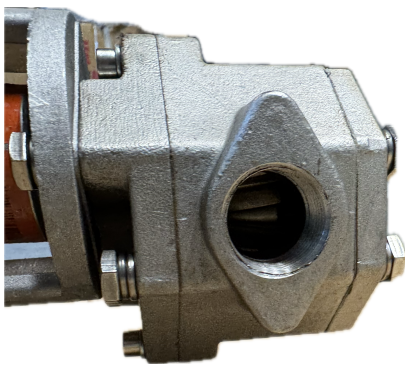

4GPM PUMPHEAD ONLY

SKU: gs_head-30

Price: ~~\$410.00~~ \$389.50

Add to Cart

Pumps at 4GPM at 1800 RPM. Variable speed capable down to 200RPM

14mm shaft

3/4" female ports

6.5" long

Lovejoy connections and hardware included.

Categories: [Misc. Pump Products](#), [Oil Transfer Pumps](#) |

SPECIFICATIONS

Weight	15 lbs
--------	--------

RELATED PRODUCTS

50Hz Portable Oil Transfer Pump - Massive Gears

Stainless Food Grade Pump 5GPM

230V Oil Pump 25GPM - 2HP

Industrial Oil Transfer Pump - 60GPM

Since 2009, we have been supplying portable and stationary pumps for moving all types of oil. Oil cleaning centrifuges are also important tools to re-use oil as fuel or lubricant.