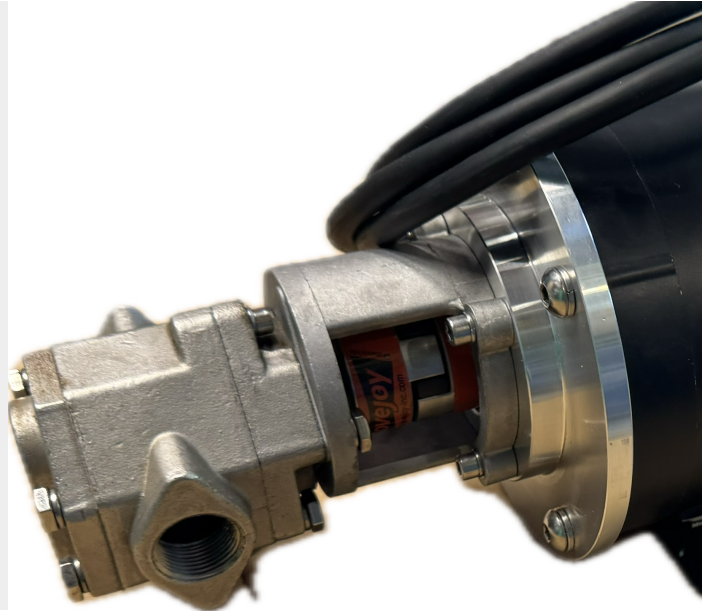

4GPM PUMPHEAD ONLY

SKU: gs_head-30

Price: ~~\$410.00~~ \$389.50

Add to Cart

Pumps at 4GPM at 1800 RPM. Variable speed capable down to 200RPM

14mm shaft

3/4" female ports

6.5" long

Lovejoy connections and hardware included.

Categories: [Misc. Pump Products](#), [Oil Transfer Pumps](#) |

SPECIFICATIONS

Weight	15 lbs
--------	--------

RELATED PRODUCTS

50Hz Portable Oil Transfer Pump - Massive Gears

Stainless Food Grade Pump 5GPM

230V Oil Pump 25GPM - 2HP

Industrial Oil Transfer Pump - 60GPM

Since 2009, we have been supplying portable and stationary pumps for moving all types of oil. Oil cleaning centrifuges are also important tools to re-use oil as fuel or lubricant.