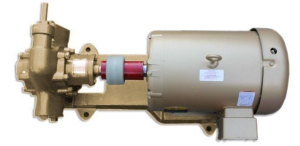

Industrial Oil Transfer Pump - 60GPM

Since 2009, we have been supplying portable and stationary pumps for moving all types of oil. Oil cleaning centrifuges are also important tools to re-use oil as fuel or lubricant.

Contact Us:

2121 Natomas Crossing STE 200-218
Sacramento, CA 95835
1-888-959-9311
info@alternativefuelmecca.com