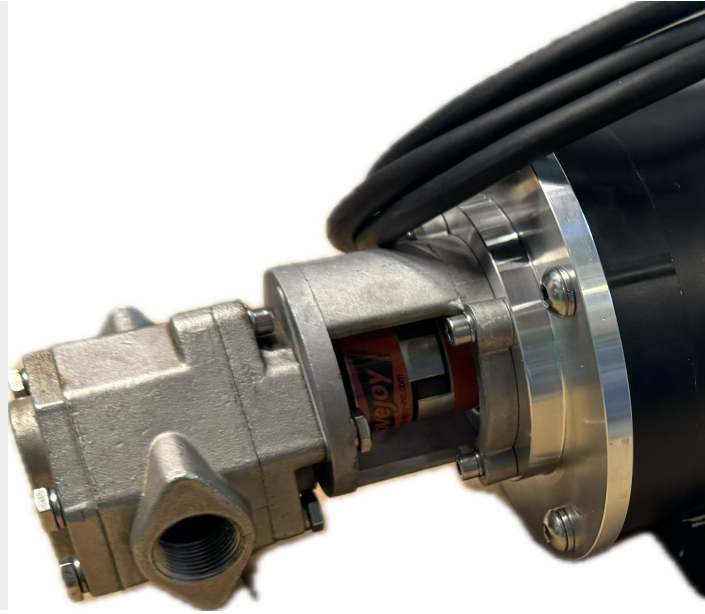

4GPM PUMPHEAD ONLY

SKU: gs_head-30

Price: ~~\$410.00~~ \$389.50

Add to Cart

Pumps at 4GPM at 1800 RPM. Variable speed capable down to 200RPM

14mm shaft

3/4" female ports

6.5" long

Lovejoy connections and hardware included.

Categories: [Misc. Pump Products](#), [Oil Transfer Pumps](#) |

SPECIFICATIONS

Weight	15 lbs
--------	--------

RELATED PRODUCTS

**Food Grade Stainless
Oil Circulating Pump
2GPM**

**25GPM Portable Oil
Transfer Pump -
Massive Gears**

**2.4 GPM Viscomat
Gear Oil Transfer
Pump**

**7.5HP VFD for 60GPM
Pump Outdoor**

Since 2009, we have been supplying portable and stationary pumps for moving all types of oil. Oil cleaning centrifuges are also important tools to re-use oil as fuel or lubricant.