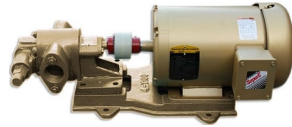

4GPM PUMPHEAD ONLY

SKU: gs_head-30

Price: ~~\$410.00~~ \$389.50

Add to Cart

Pumps at 4GPM at 1800 RPM. Variable speed capable down to 200RPM

14mm shaft

3/4" female ports

6.5" long

Lovejoy connections and hardware included.

Categories: [Misc. Pump Products](#), [Oil Transfer Pumps](#) |

SPECIFICATIONS

Weight	15 lbs
--------	--------

RELATED PRODUCTS

**480V Oil Pump at
12GPM**

**Industrial Oil
Transfer Pump -
25GPM -3 Phase**