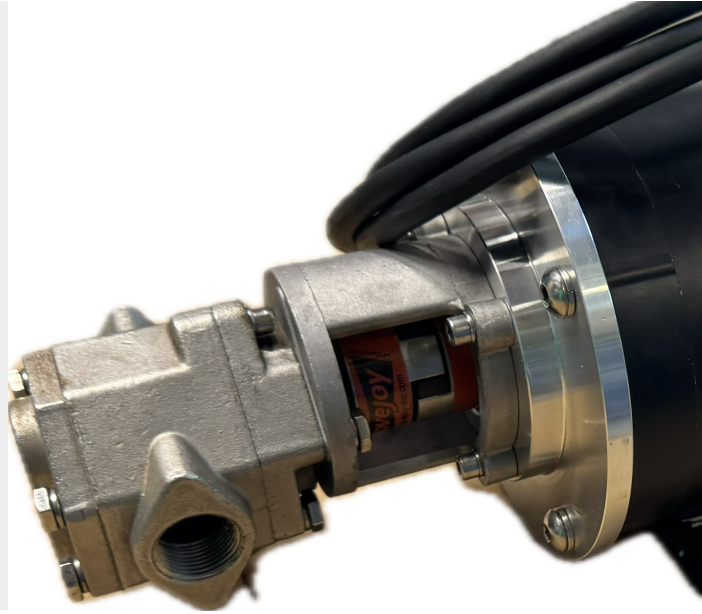

4GPM PUMPHEAD ONLY

SKU: gs_head-30

Price: ~~\$410.00~~ \$389.50

Add to Cart

Pumps at 4GPM at 1800 RPM. Variable speed capable down to 200RPM

14mm shaft

3/4" female ports

6.5" long

Lovejoy connections and hardware included.

Categories: [Misc. Pump Products](#), [Oil Transfer Pumps](#) |

SPECIFICATIONS

Weight	15 lbs
--------	--------

RELATED PRODUCTS

**480V Oil Pump at
12GPM**

**Industrial Oil
Transfer Pump -
25GPM -3 Phase**

**Industrial Oil
Transfer Pump -
60GPM**

**2.4 GPM Viscomat
Gear Oil Transfer
Pump**

Since 2009, we have been supplying portable and stationary pumps for moving all types of oil. Oil cleaning centrifuges are also important tools to re-use oil as fuel or lubricant.