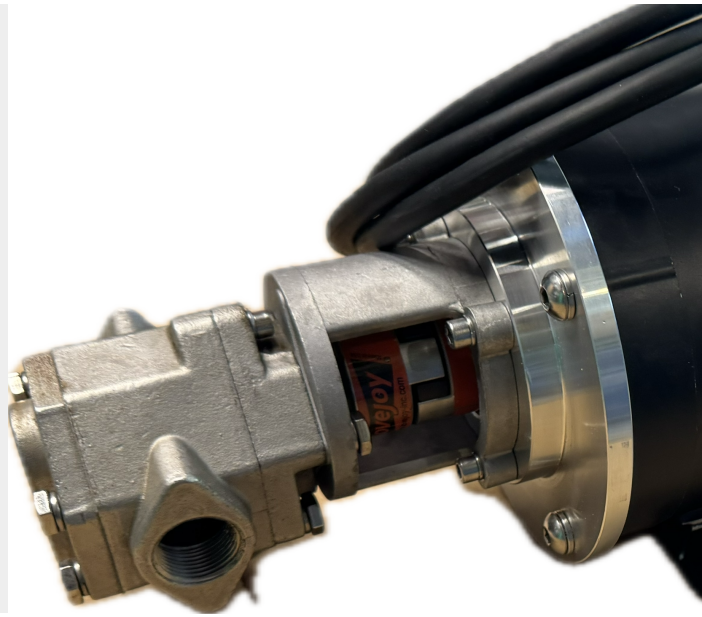

**4GPM PUMPHEAD ONLY**

SKU: gs\_head-30

**Price:** ~~\$410.00~~ \$389.50

[Add to Cart](#)

Pumps at 4GPM at 1800 RPM. Variable speed capable down to 200RPM

14mm shaft

3/4" female ports

6.5" long

Lovejoy connections and hardware included.

**Categories:** [Misc. Pump Products](#), [Oil Transfer Pumps](#) |

**SPECIFICATIONS**

Weight	15 lbs
--------	--------

**RELATED PRODUCTS**

**Food Grade Stainless  
Oil Circulating Pump  
2GPM**

**Oil Pump Hose Kit -  
1.25 Inch**

**230V Oil Pump  
25GPM - 2HP**

**24GPM 12V Oil  
Transfer Pump**

Since 2009, we have been supplying portable and stationary pumps for moving all types of oil. Oil cleaning centrifuges are also important tools to re-use oil as fuel or lubricant.